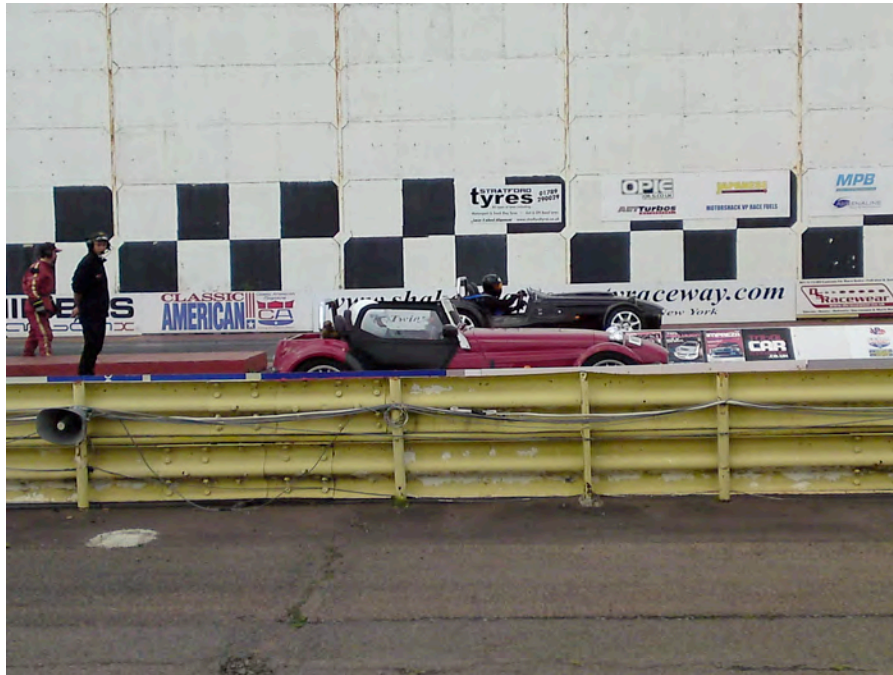

THE SHAKESPEARE COUNTY RACEWAY RWYB DRAG STRIP DAY

DATE SATURDAY 26TH SEPTEMBER 2015
TIME 9.15 a.m.
WHERE Long Marston Airfield, Stratford-upon-Avon. CV37 8LL
NOISE Not a problem
WEB www.shakespearecountyraceway.co.uk
COST £12 entry per person plus £25 per car for a one day

Once again Ken Philps will lead the day for us and we will be running our Bar-B-Q for extra socialising!

MEETING POINT - *for those who want to convoy over there, Ken will start from the Tewksbury BP Garage just off Junction 9 M5 at 8:45 if anyone wants to convoy over, they might be a bit shy!*